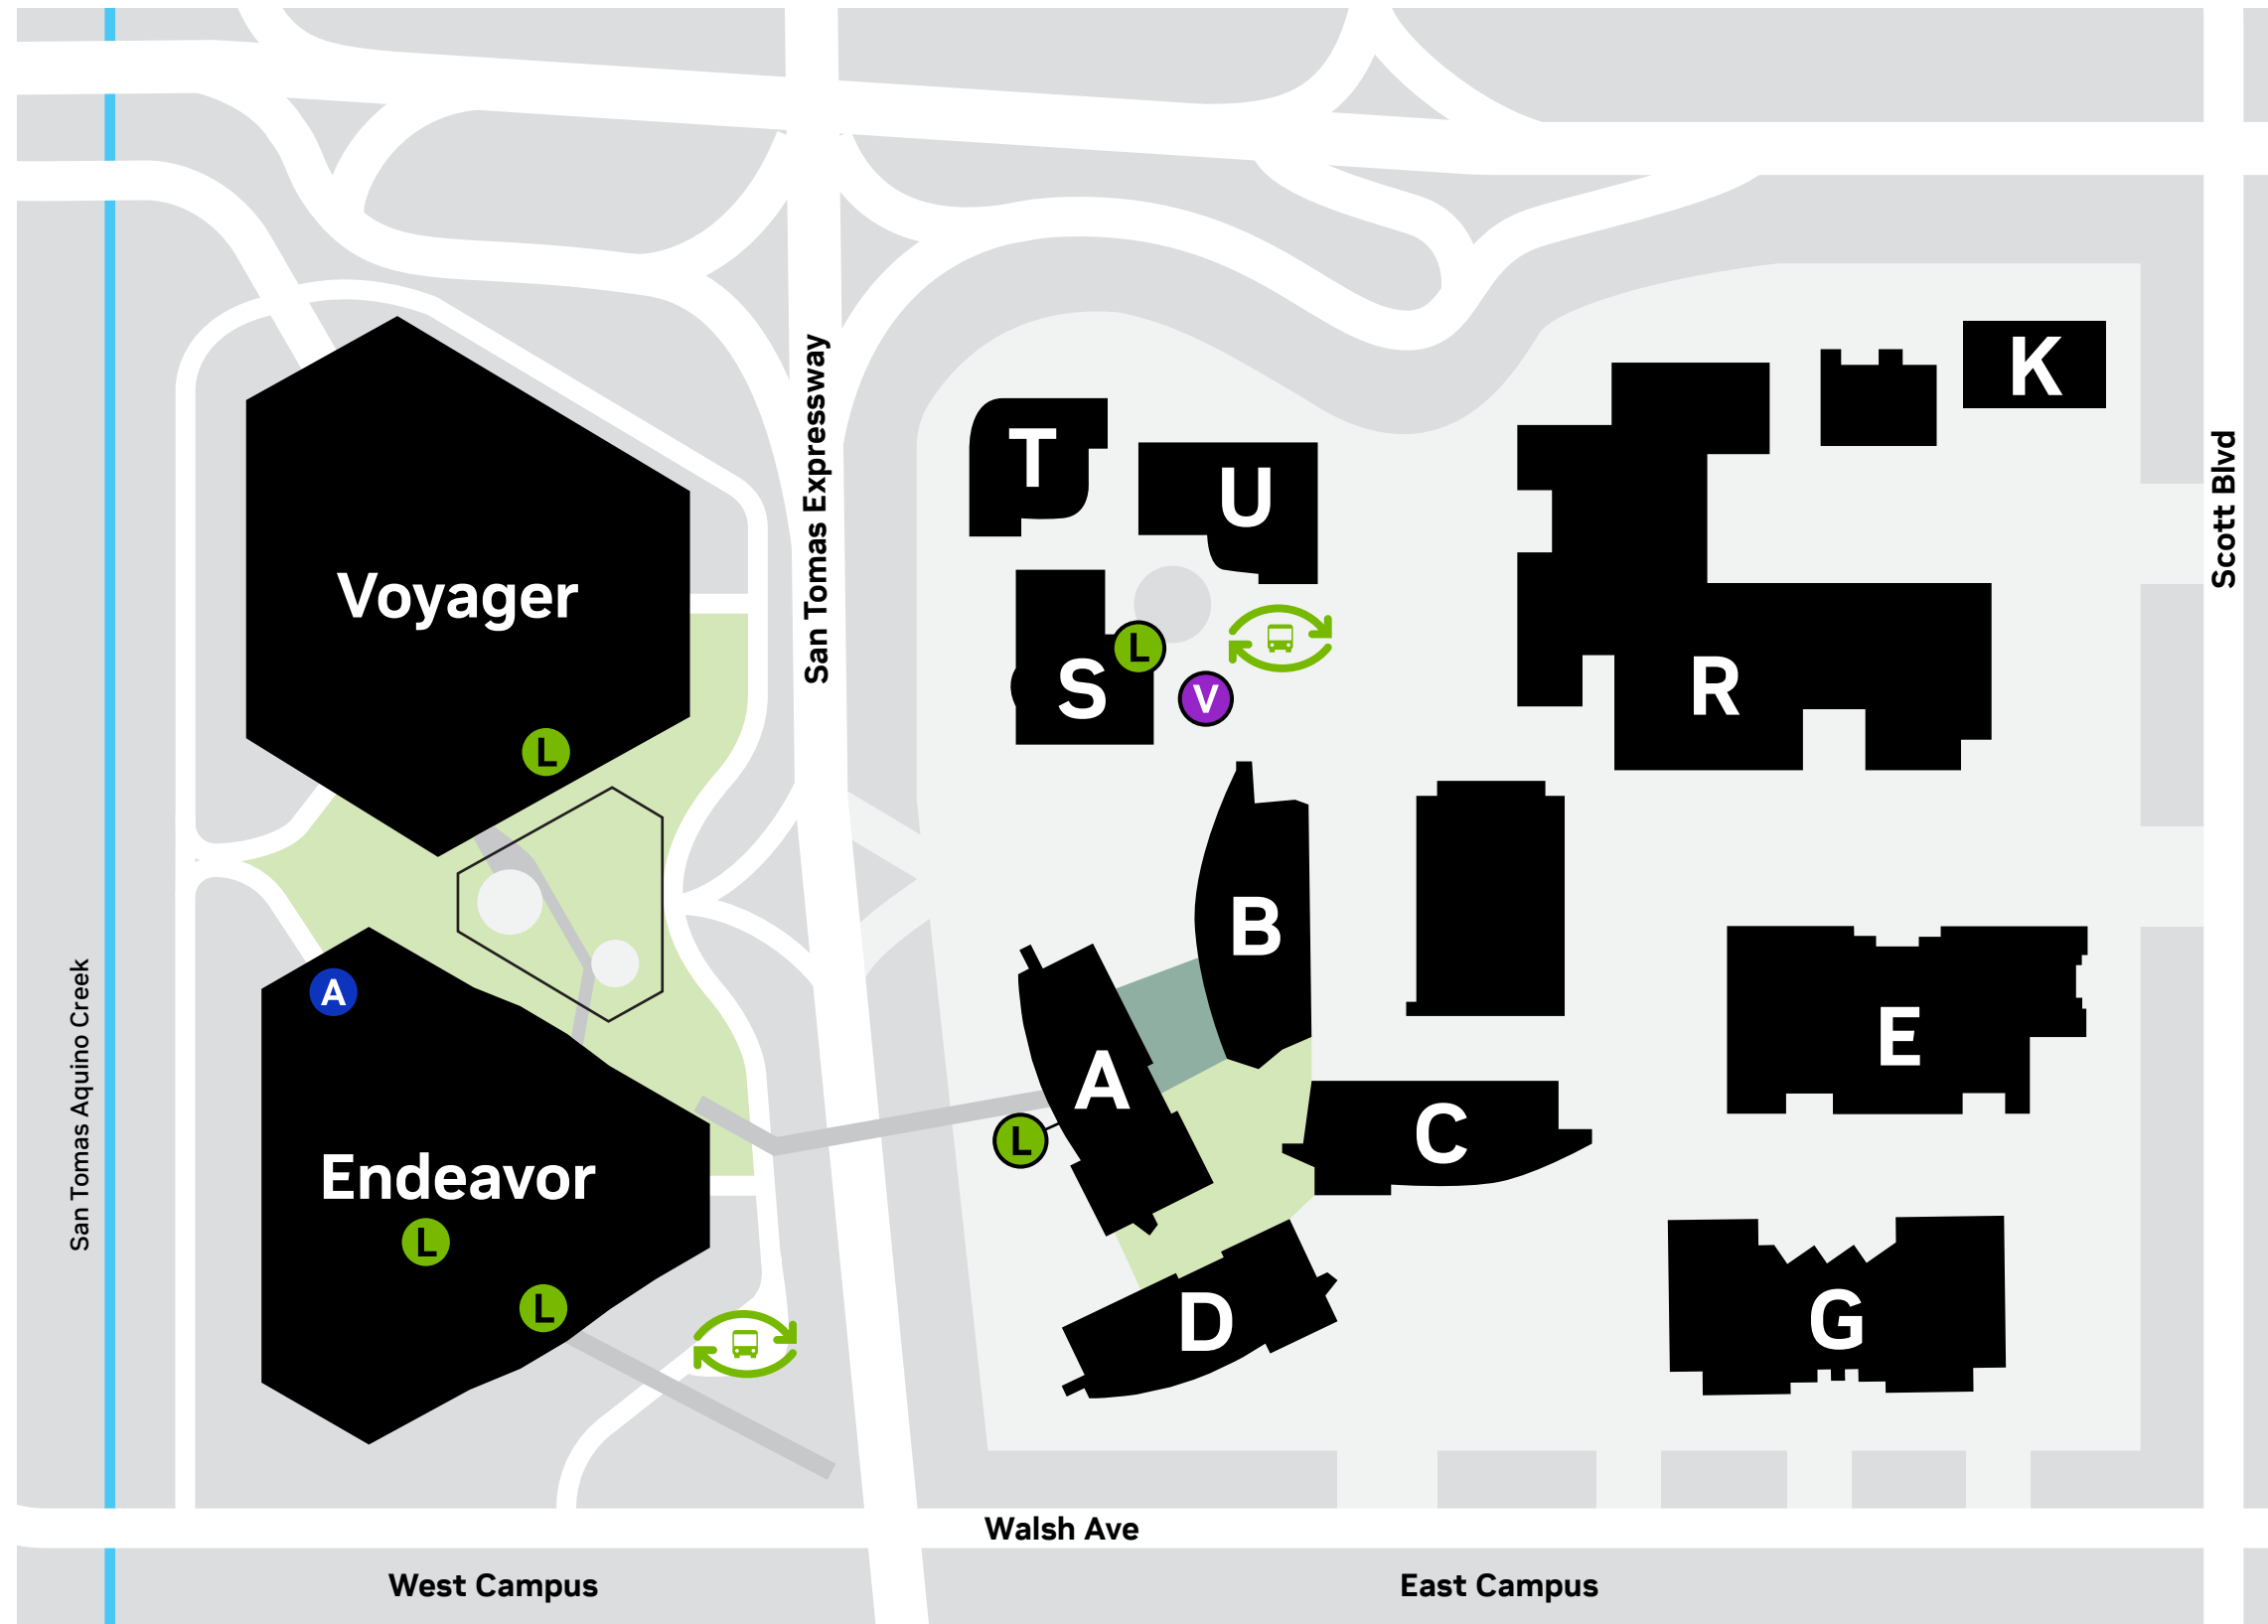

Visitor Map

Visitor Lobbies

Endeavor

2788 San Tomas Expy, Santa Clara 95051

Voyager

2888 San Tomas Expy, Santa Clara 95051

Building A

2721 San Tomas Expy, Santa Clara 95050

Visitor Information

Parking Information

Visitor Parking located at **Building S, 2330 Central Expwy, Santa Clara CA, 95050.**

Shuttle service will be available to transport visitors to Endeavor or Voyager.

The Shuttle stops at Endeavor, Voyager and Building S.

Ride Share

Rideshare stops may be used for loading or unloading passengers. No parking allowed.

Staffed Lobbies

Building A Lobby

Park in the visitor lot and enter via Lobby A main doors.

Building S Lobby

Park in the visitor lot and enter via Lobby S main doors.

Endeavor Lobbies

There is no Visitor Parking at Endeavor.

There are two entrances to the building;

- 1. Heart Main Entrance:** Park at Building S and take the Parking Shuttle to Endeavor. Proceed through the atrium doors and use the stairs or elevator to reach the main reception desk.
- 2. Plaza 1 Bridge Entrance:** Facing the Walsh and San Thomas intersection, this entrance can be accessed using the footbridge.